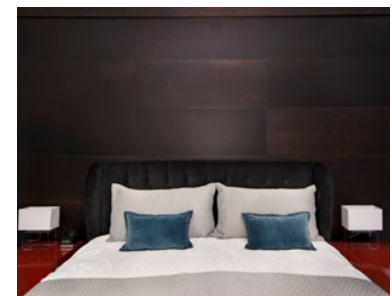

Wood panels